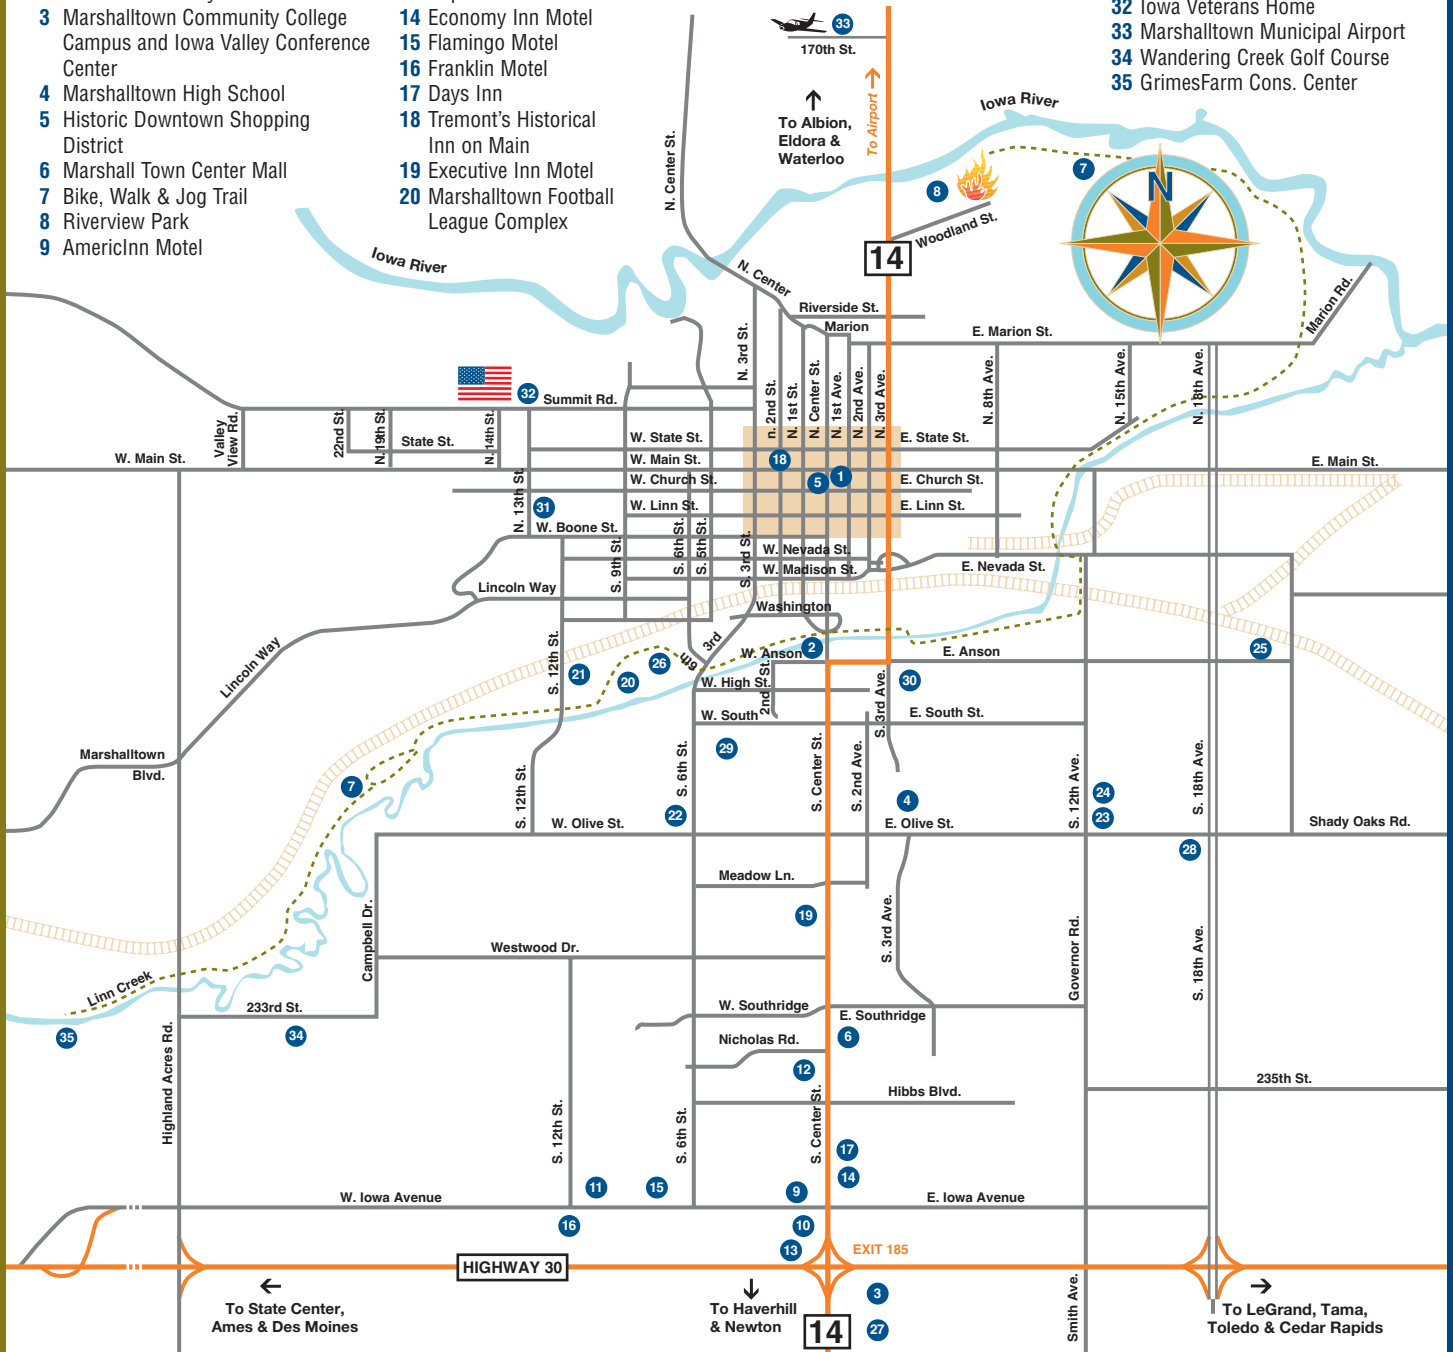

marshalltown

- 1 Marshall County Courthouse
- 2 Marshalltown Convention & Visitors Bureau, Chamber of Commerce and Fisher Community Center
- 3 Marshalltown Community College Campus and Iowa Valley Conference Center
- 4 Marshalltown High School
- 5 Historic Downtown Shopping District
- 6 Marshall Town Center Mall
- 7 Bike, Walk & Jog Trail
- 8 Riverview Park
- 9 AmericInn Motel
- 10 Best Western Regency Inn
- 11 Colonial Inn Motel
- 12 Comfort Inn
- 13 Super 8 Motel
- 14 Economy Inn Motel
- 15 Flamingo Motel
- 16 Franklin Motel
- 17 Days Inn
- 18 Tremont's Historical Inn on Main
- 19 Executive Inn Motel
- 20 Marshalltown Football League Complex

- 21 Marshalltown Little League Complex
- 22 American Legion Golf Course
- 23 Central Iowa Fairgrounds
- 24 Marshalltown Speedway
- 25 Jet Karting
- 26 South 6th St. Softball Complex
- 27 Girls' Softball Assoc. Complex
- 28 J.W. Fisher Soccer Complex
- 29 Lenihan School
- 30 Anson Middle School
- 31 Miller Middle School
- 32 Iowa Veterans Home
- 33 Marshalltown Municipal Airport
- 34 Wandering Creek Golf Course
- 35 GrimesFarm Cons. Center